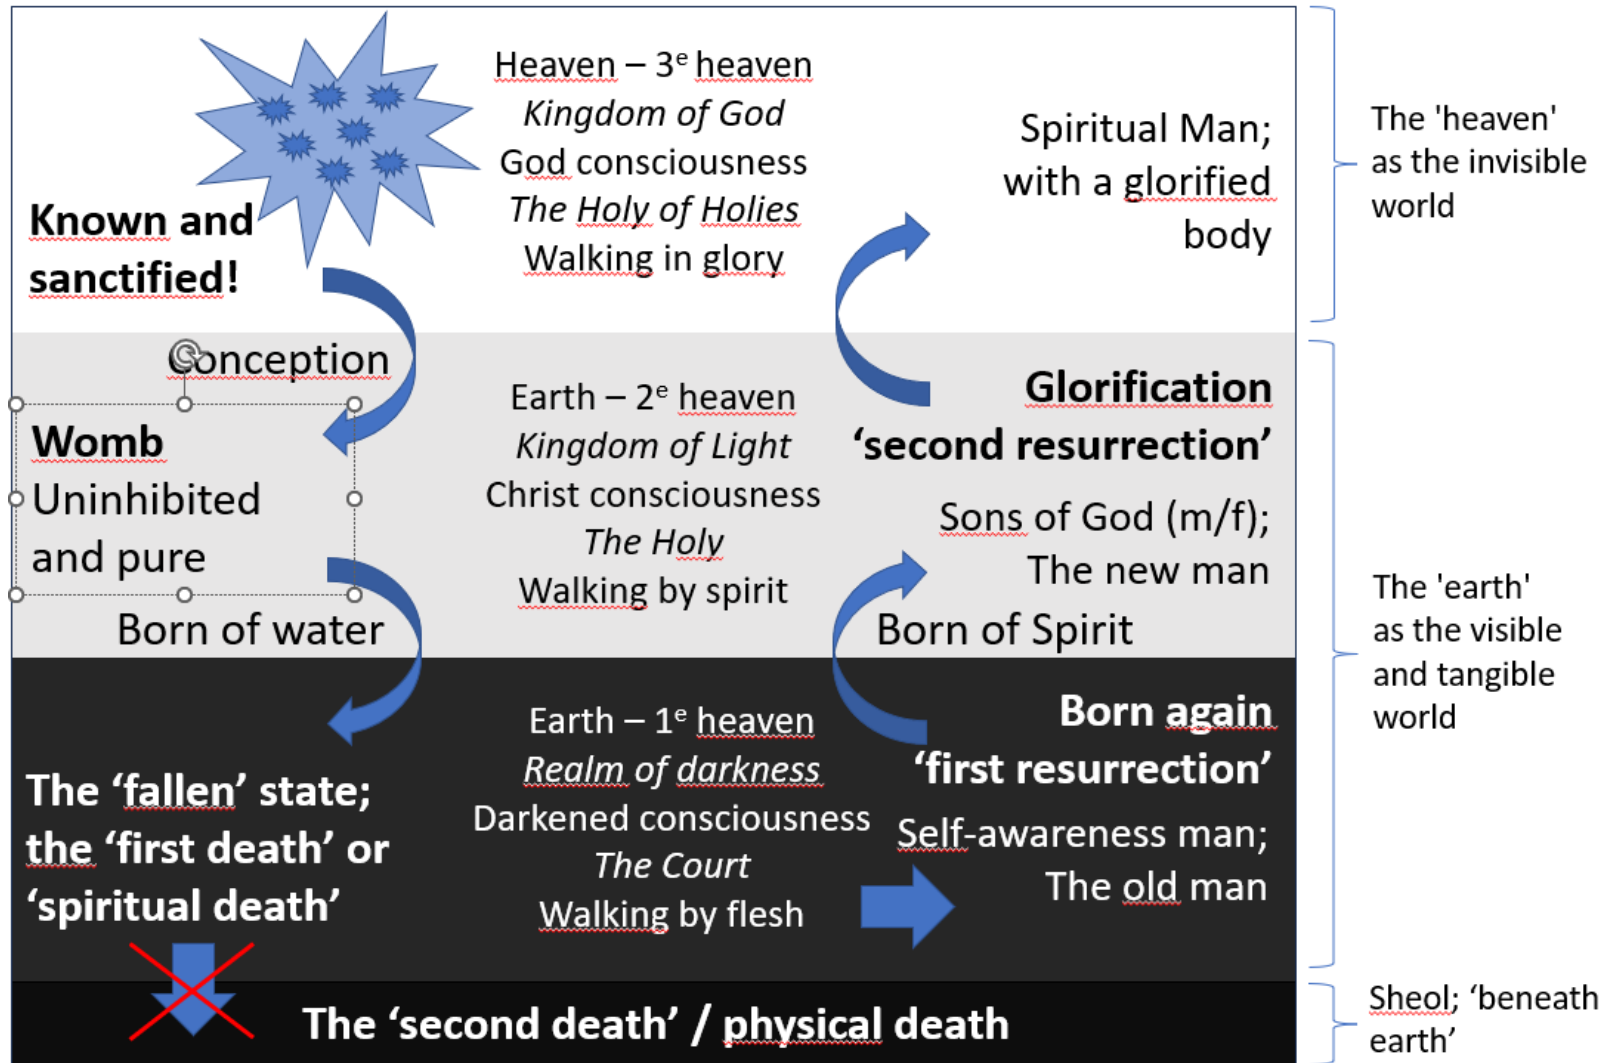

The path of human consciousness from 'heaven' to 'earth' and back again

Versie 1.4E
 Peter Overduin
 Capelle aan den IJssel (The Netherlands), 20 juli 2023
info@wayofgrace.nl